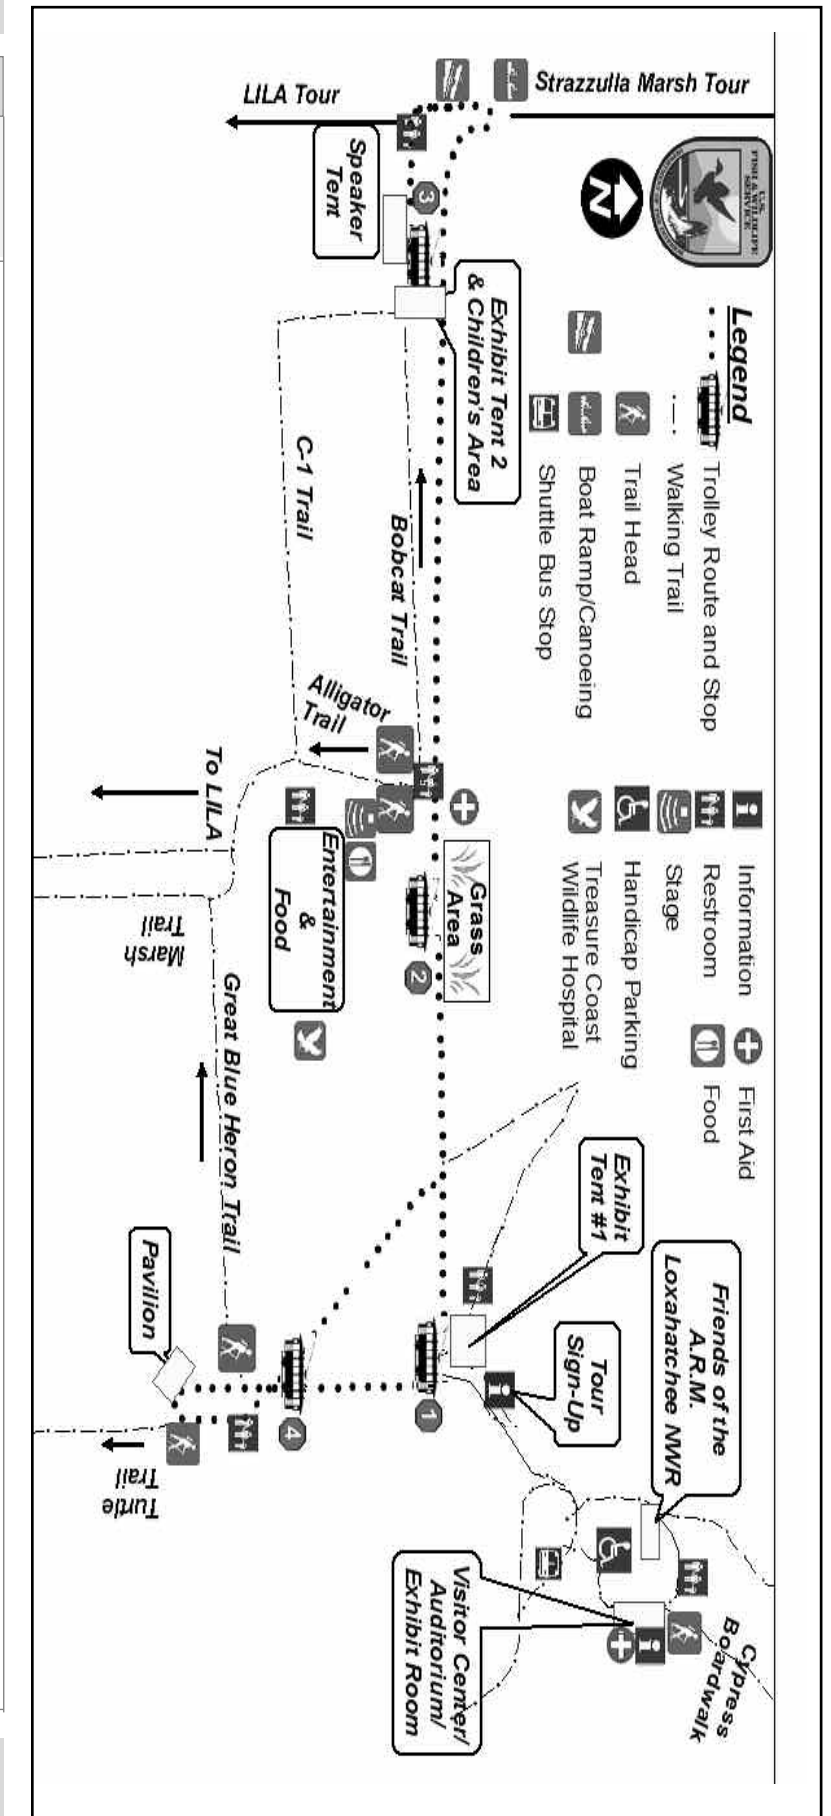

Sign Up for Canoe, Strazzulla, LILA Guided Tours at Information Table

VISITOR CENTER DECK: Origami animals with volunteers from Morikami Japanese Gardens • Cypress Swamp Boardwalk Tours every hour
Animal Olympics on Bobcat Trail • Plein Air Painters are painting on canvas and scattered throughout the Refuge • *Denotes Live Animals